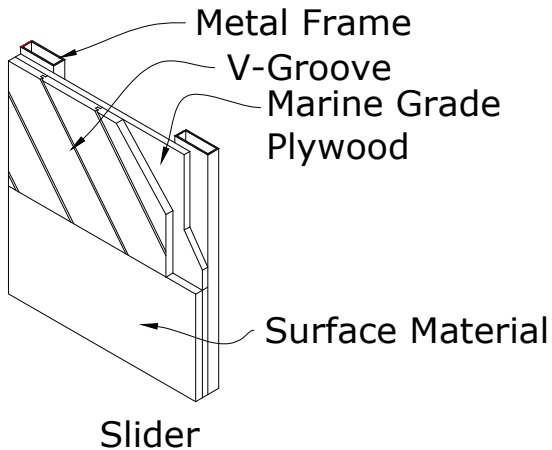

Exterior View
Right Hand Inswing Wicket

DESIGNER DOORS™
ARCHITECTURAL HARMONY™

Customer Name: Line Item A	Proposal Number: SC025938	Rev: D
Date: 11/29/17	Scale: 1/2" = 1'	Page: 1 of 3
	Designed By: PAK	