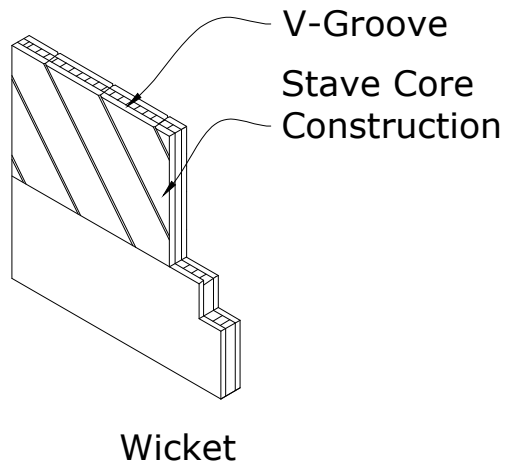

Exterior View
Right Hand Inswing Wicket

DESIGNER DOORS™
ARCHITECTURAL HARMONY™

Customer Name: Line Item A	Proposal Number: SC025938	Rev: D
Date: 11/29/17	Scale: 1/2" = 1'	Page: 1 of 3
	Designed By: PAK	