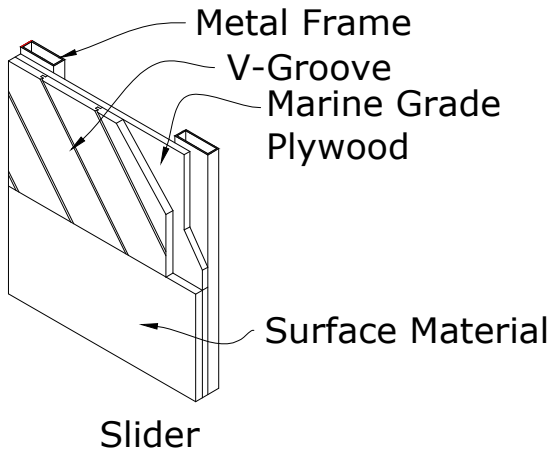

Interior View
Exposed Metal Frame
Powder Coated Black

DESIGNER DOORS™
ARCHITECTURAL HARMONY™

Customer Name: Line Item A	Proposal Number: SC025938	Rev: D
Date: 11/29/17	Scale: 1/2" = 1'	Page: 2 of 3
		Designed By: PAK