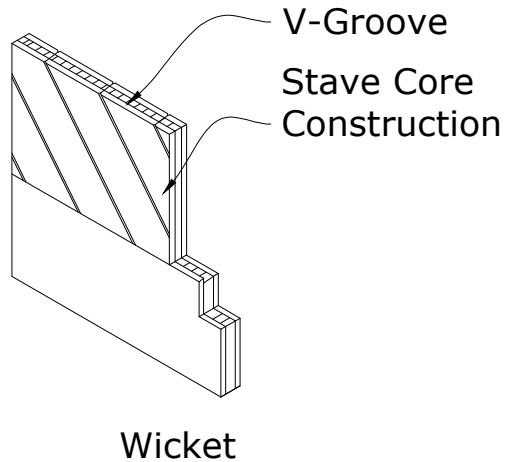

Interior View
Exposed Metal Frame
Powder Coated Black

DESIGNER DOORS™
ARCHITECTURAL HARMONY™

Customer Name: Line Item A	Proposal Number: SC025938	Rev: D
Date: 11/29/17	Scale: 1/2" = 1'	Page: 2 of 3
		Designed By: PAK