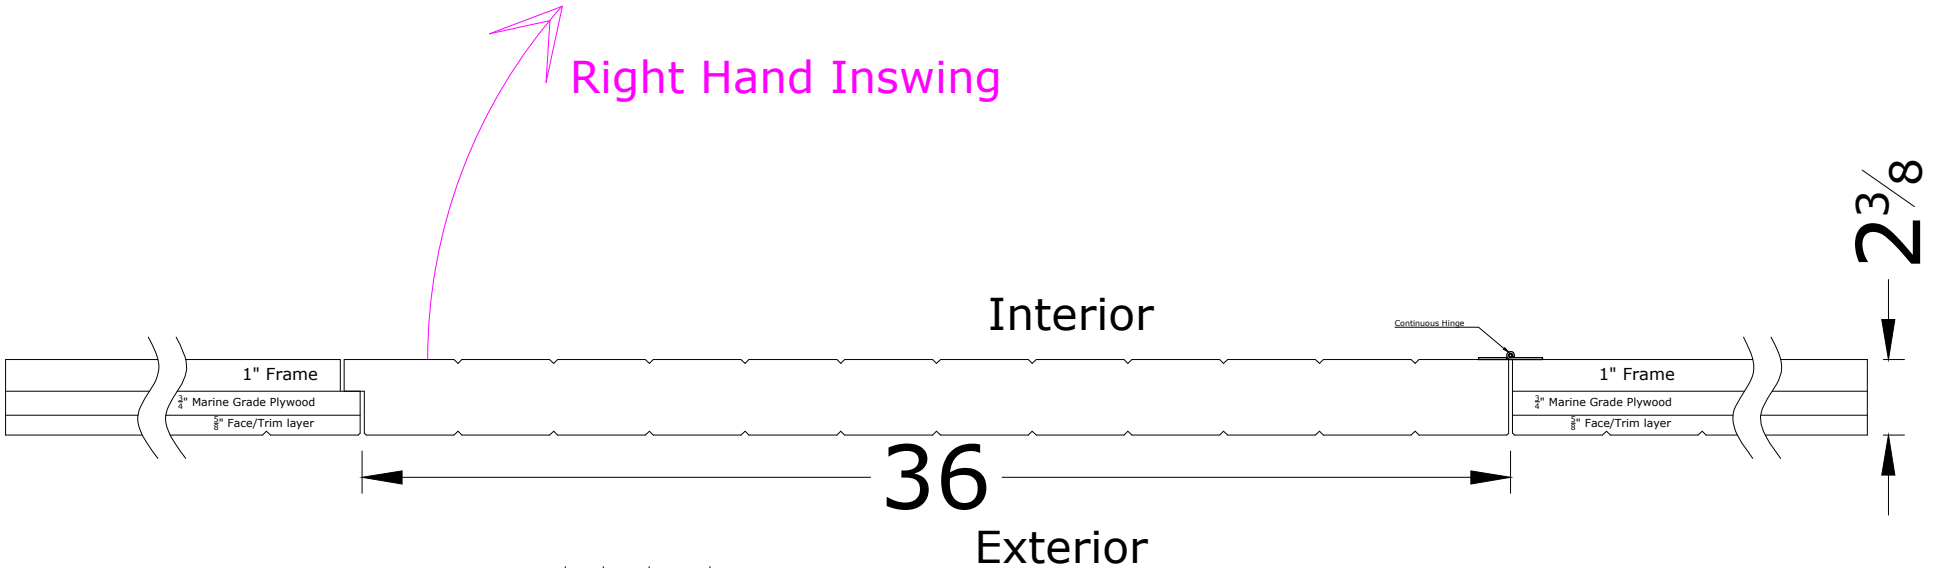

Copper Cap

Wicket

DESIGNER DOORS™
ARCHITECTURAL HARMONY™

Customer Name: Line Item A	Proposal Number: SC025938	Rev: D
Date: 11/29/17	Scale: NTS	Page: 3 of 3 Designed By: PAK

I understand that the door shown above will be built to the confirmed finished opening size indicated on the Site Inspection Form or Garage Door Site Worksheet.

_____
Customer Approval Date