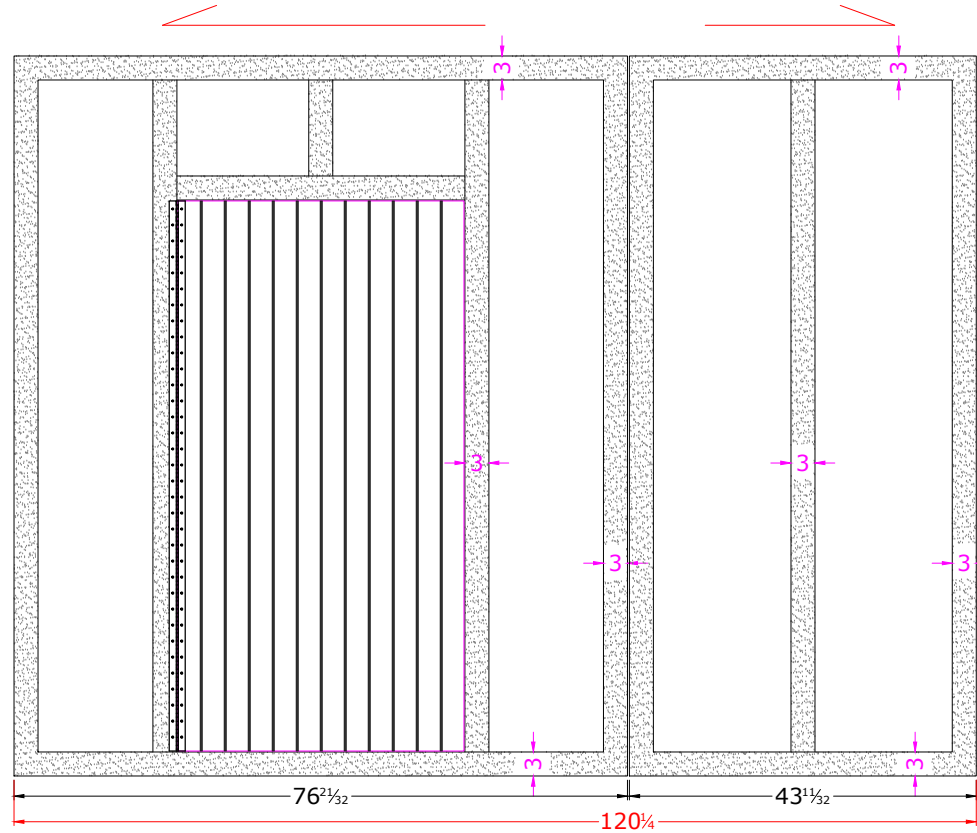

Exterior View
Right Hand Inswing Wicket

DESIGNER DOORS™
ARCHITECTURAL HARMONY™

Customer Name: Line Item A	Proposal Number: SC025938	Rev: D
Date: 11/29/17	Scale: 1/2" = 1'	Page: 1 of 3
	Designed By: PAK	

Interior View
Exposed Metal Frame
Powder Coated Black

DESIGNER DOORS™
ARCHITECTURAL HARMONY™

Customer Name: Line Item A	Proposal Number: SC025938	Rev: D
Date: 11/29/17	Scale: 1/2" = 1'	Page: 2 of 3
		Designed By: PAK