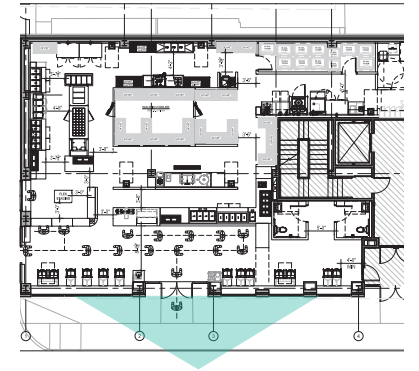

BOSTON BEACON HILL

300 Cambridge St, Boston, MA 02114

SITE LOCATION + VICINITY

DEVELOPMENT SITE MAP

APPROVED LAYOUT

Size:	requested	actual
3,661SF		
refrigeration	171 LF	195 LF
dry goods	79 LF	86 LF
paper goods	94 LF	94 LF
seats	23	23
olo shelves	6 shelves	6 shelves

STOREFRONT

STOREFRONT

ENTRY

VIEW FROM SIDE ENTRY

VIEW TO DINING + ART

DINING