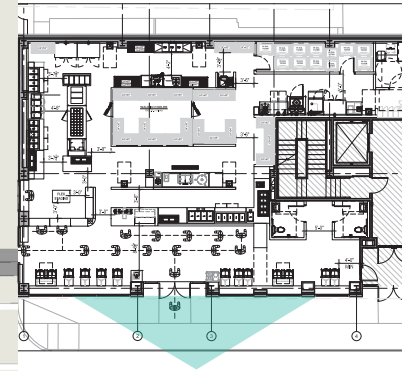

BOSTON BEACON HILL

300 Cambridge St, Boston, MA 02114

SITE LOCATION + VICINITY

DEVELOPMENT SITE MAP

APPROVED LAYOUT

Size:	requested	actual
3,661SF		
refrigeration	171 LF	195 LF
dry goods	79 LF	86 LF
paper goods	94 LF	94 LF
seats	23	23
olo shelves	6 shelves	6 shelves

STOREFRONT

STOREFRONT

ENTRY

VIEW FROM SIDE ENTRY

VIEW TO DINING + ART

DINING