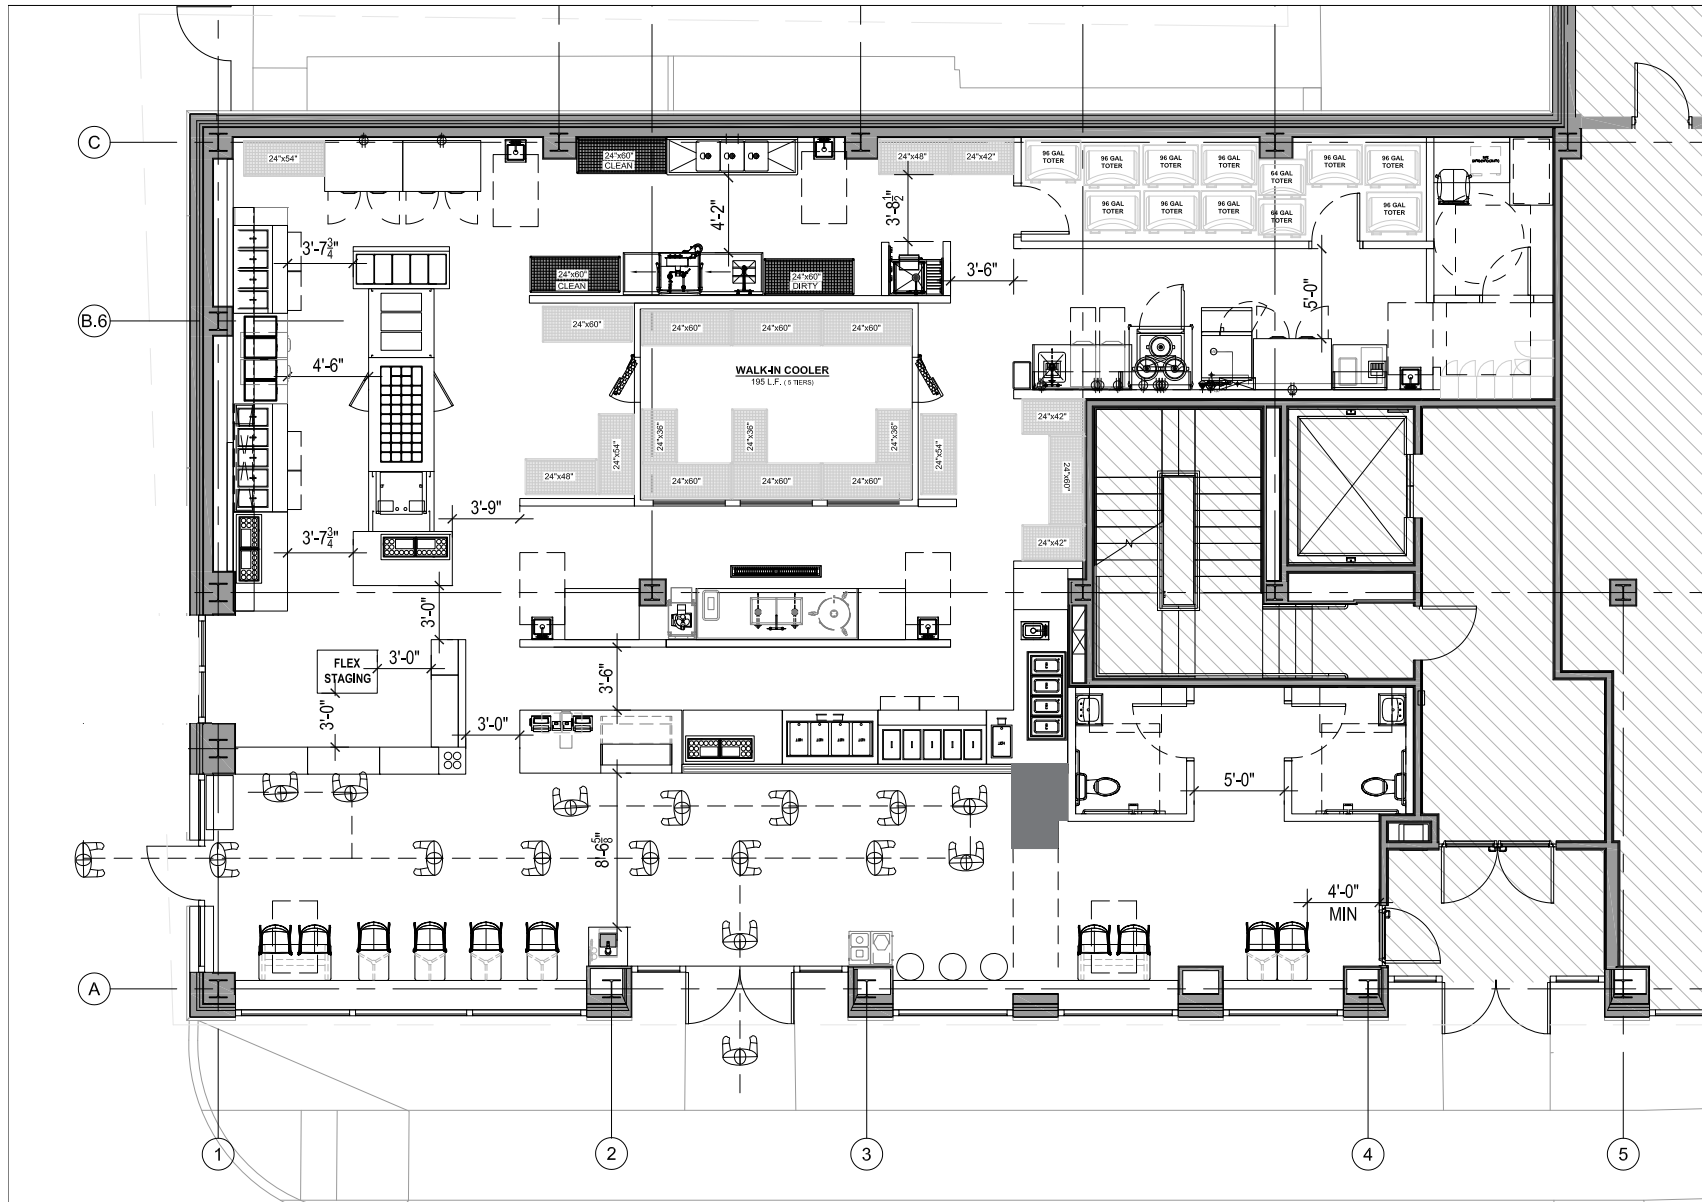

BOSTON BEACON HILL

300 Cambridge St, Boston, MA 02114

SITE LOCATION + VICINITY

DEVELOPMENT SITE MAP

APPROVED LAYOUT

Size:	requested	actual
3,661SF		
refrigeration	171 LF	195 LF
dry goods	79 LF	86 LF
paper goods	94 LF	94 LF
seats	23	23
olo shelves	6 shelves	6 shelves

STOREFRONT

STOREFRONT

ENTRY

VIEW FROM SIDE ENTRY

VIEW TO DINING + ART

DINING