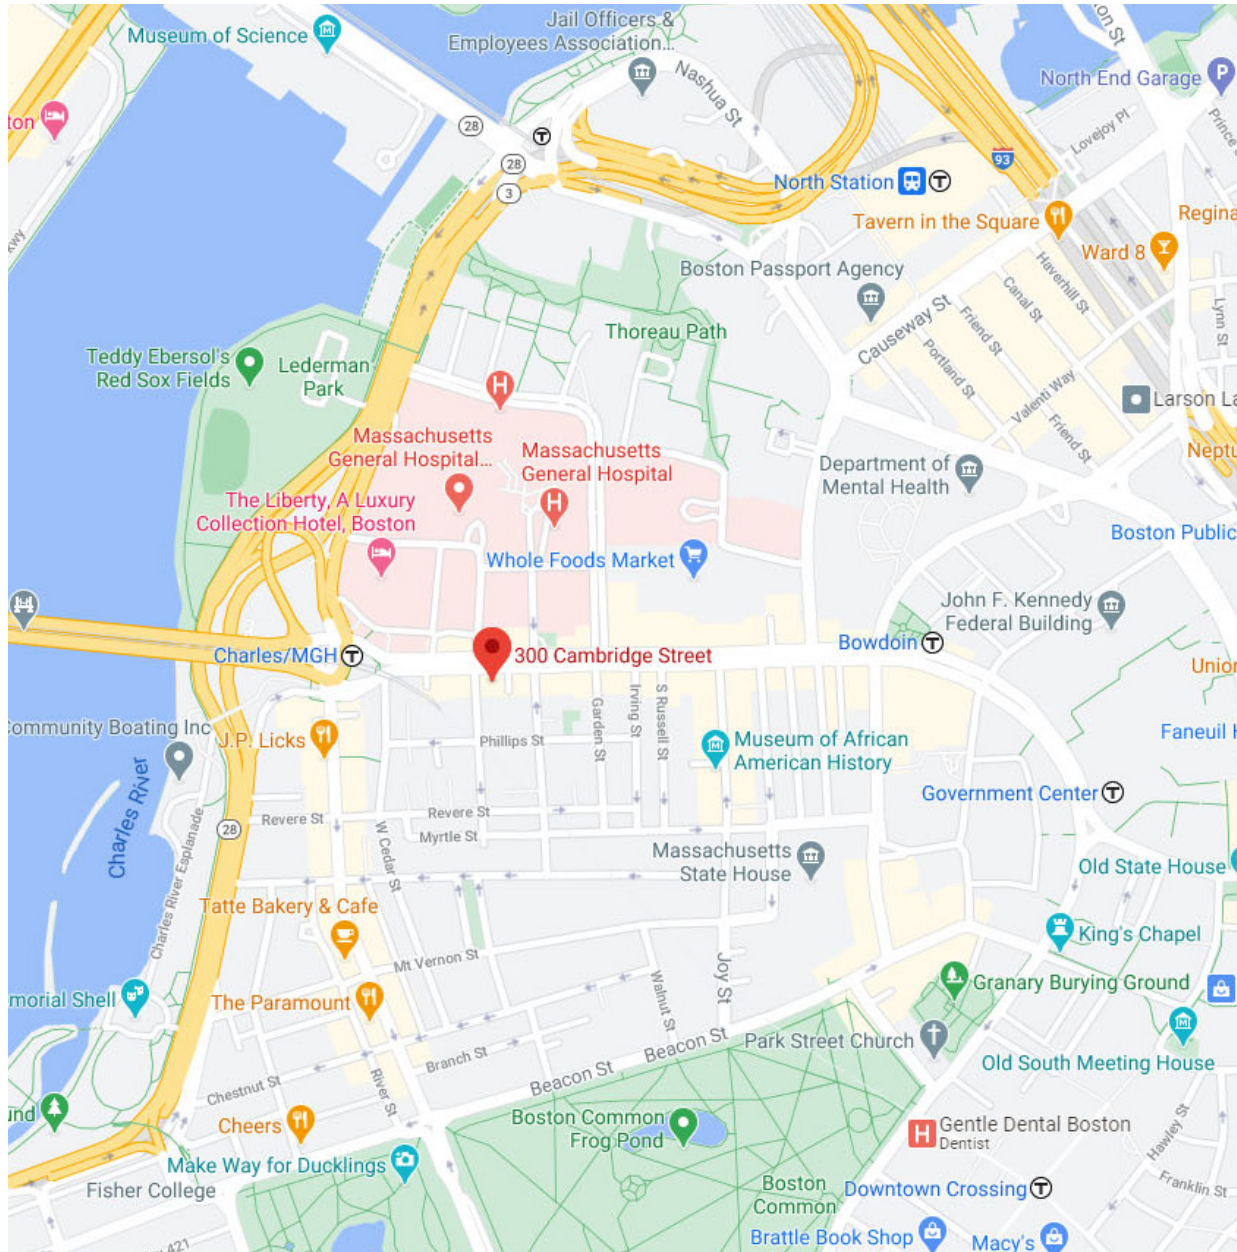

BOSTON BEACON HILL

300 Cambridge St, Boston, MA 02114

SITE LOCATION + VICINITY

DEVELOPMENT SITE MAP

APPROVED LAYOUT

Size:	requested	actual
3,661SF		
refrigeration	171 LF	195 LF
dry goods	79 LF	86 LF
paper goods	94 LF	94 LF
seats	23	23
olo shelves	6 shelves	6 shelves

STOREFRONT

STOREFRONT

ENTRY

VIEW FROM SIDE ENTRY

VIEW TO DINING + ART

DINING