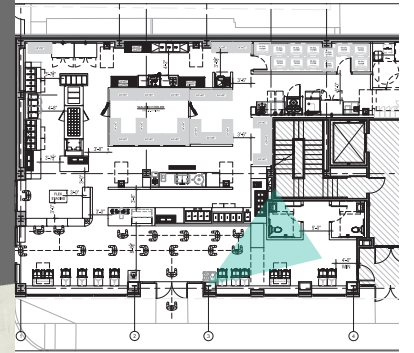

BOSTON BEACON HILL

300 Cambridge St, Boston, MA 02114

SITE LOCATION + VICINITY

DEVELOPMENT SITE MAP

APPROVED LAYOUT

Size:	requested	actual
3,661SF		
refrigeration	171 LF	195 LF
dry goods	79 LF	86 LF
paper goods	94 LF	94 LF
seats	23	23
olo shelves	6 shelves	6 shelves

STOREFRONT

STOREFRONT

ENTRY

VIEW FROM SIDE ENTRY

VIEW TO DINING + ART

DINING