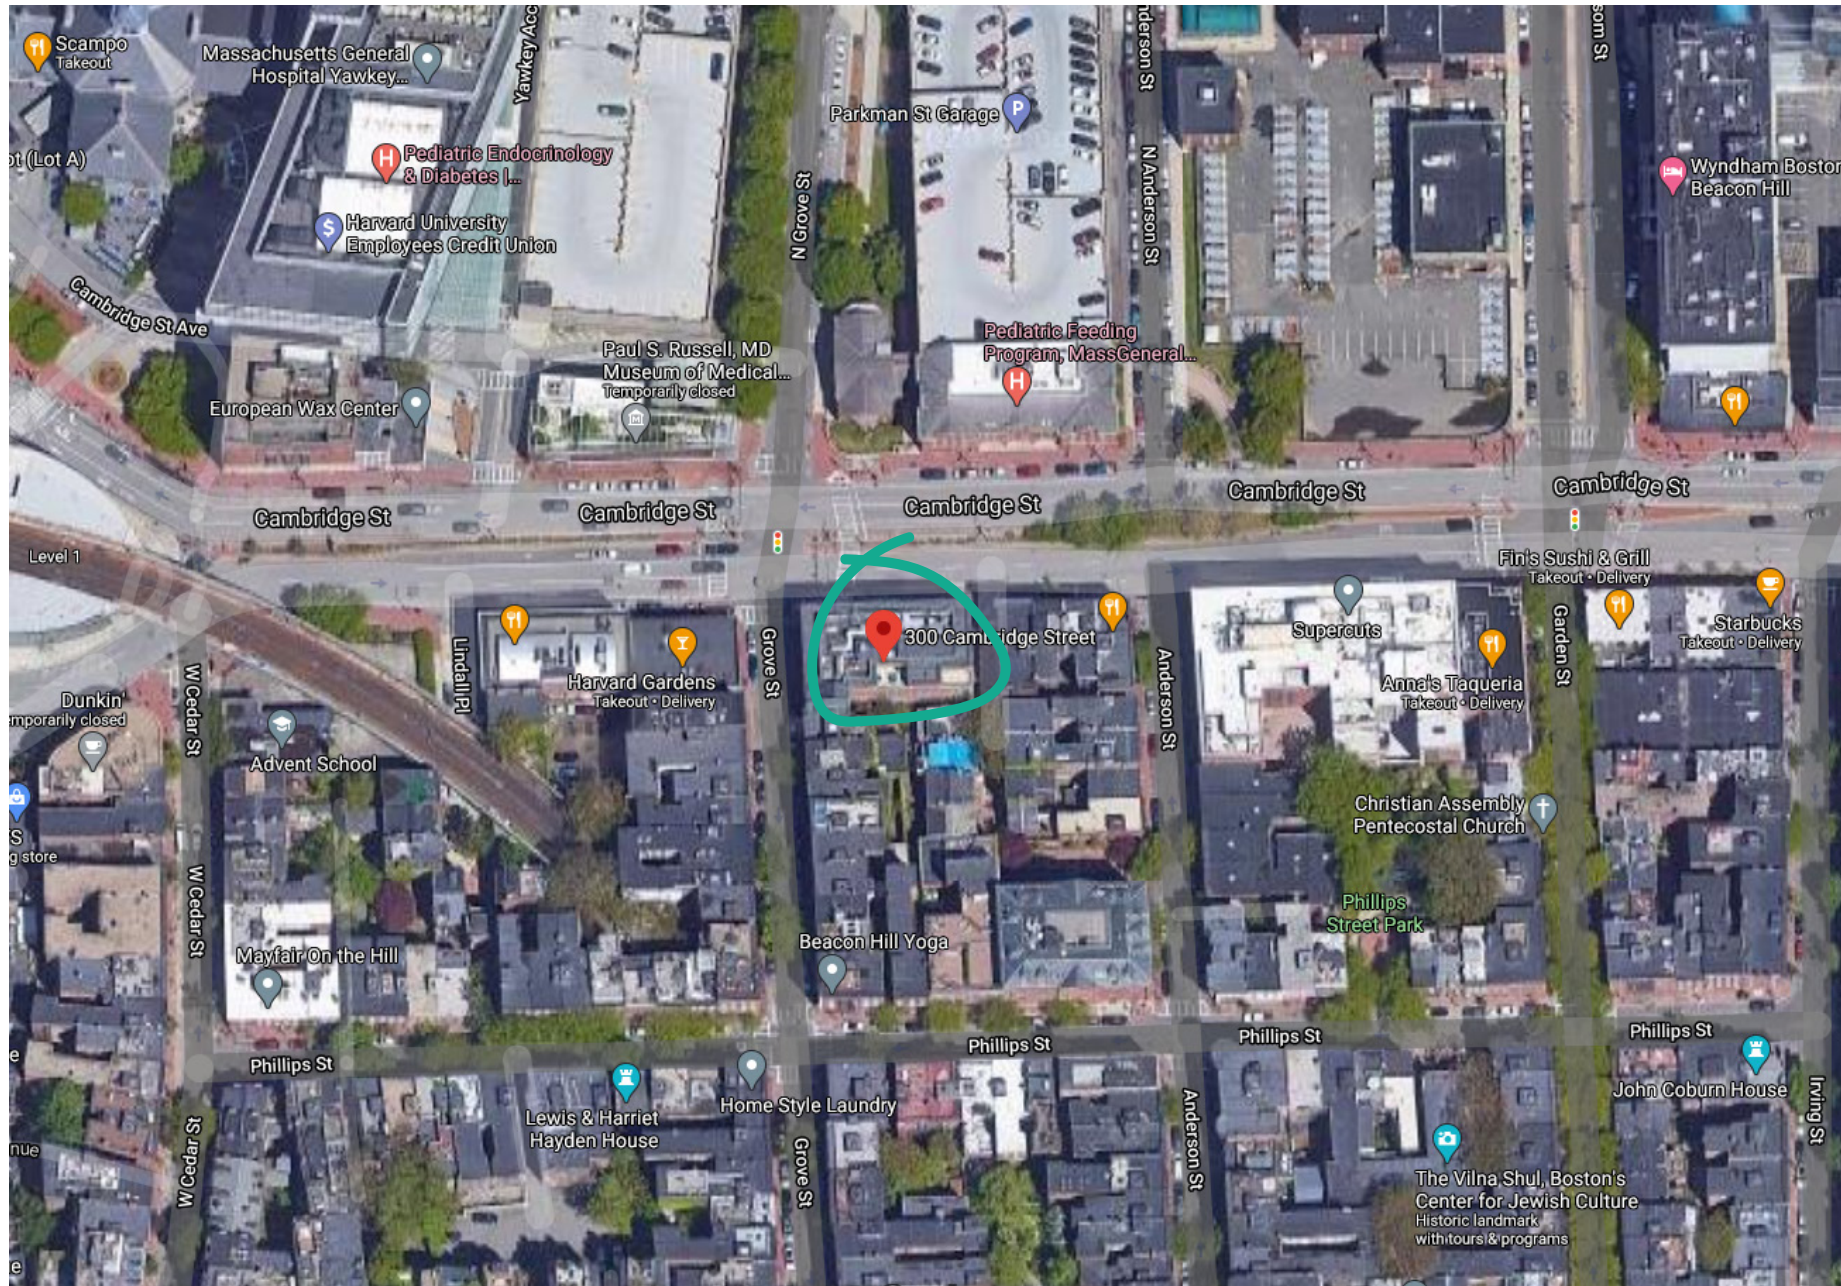

BOSTON BEACON HILL

300 Cambridge St, Boston, MA 02114

SITE LOCATION + VICINITY

DEVELOPMENT SITE MAP

APPROVED LAYOUT

Size:	requested	actual
3,661SF		
refrigeration	171 LF	195 LF
dry goods	79 LF	86 LF
paper goods	94 LF	94 LF
seats	23	23
olo shelves	6 shelves	6 shelves

STOREFRONT

STOREFRONT

ENTRY

VIEW FROM SIDE ENTRY

VIEW TO DINING + ART

DINING