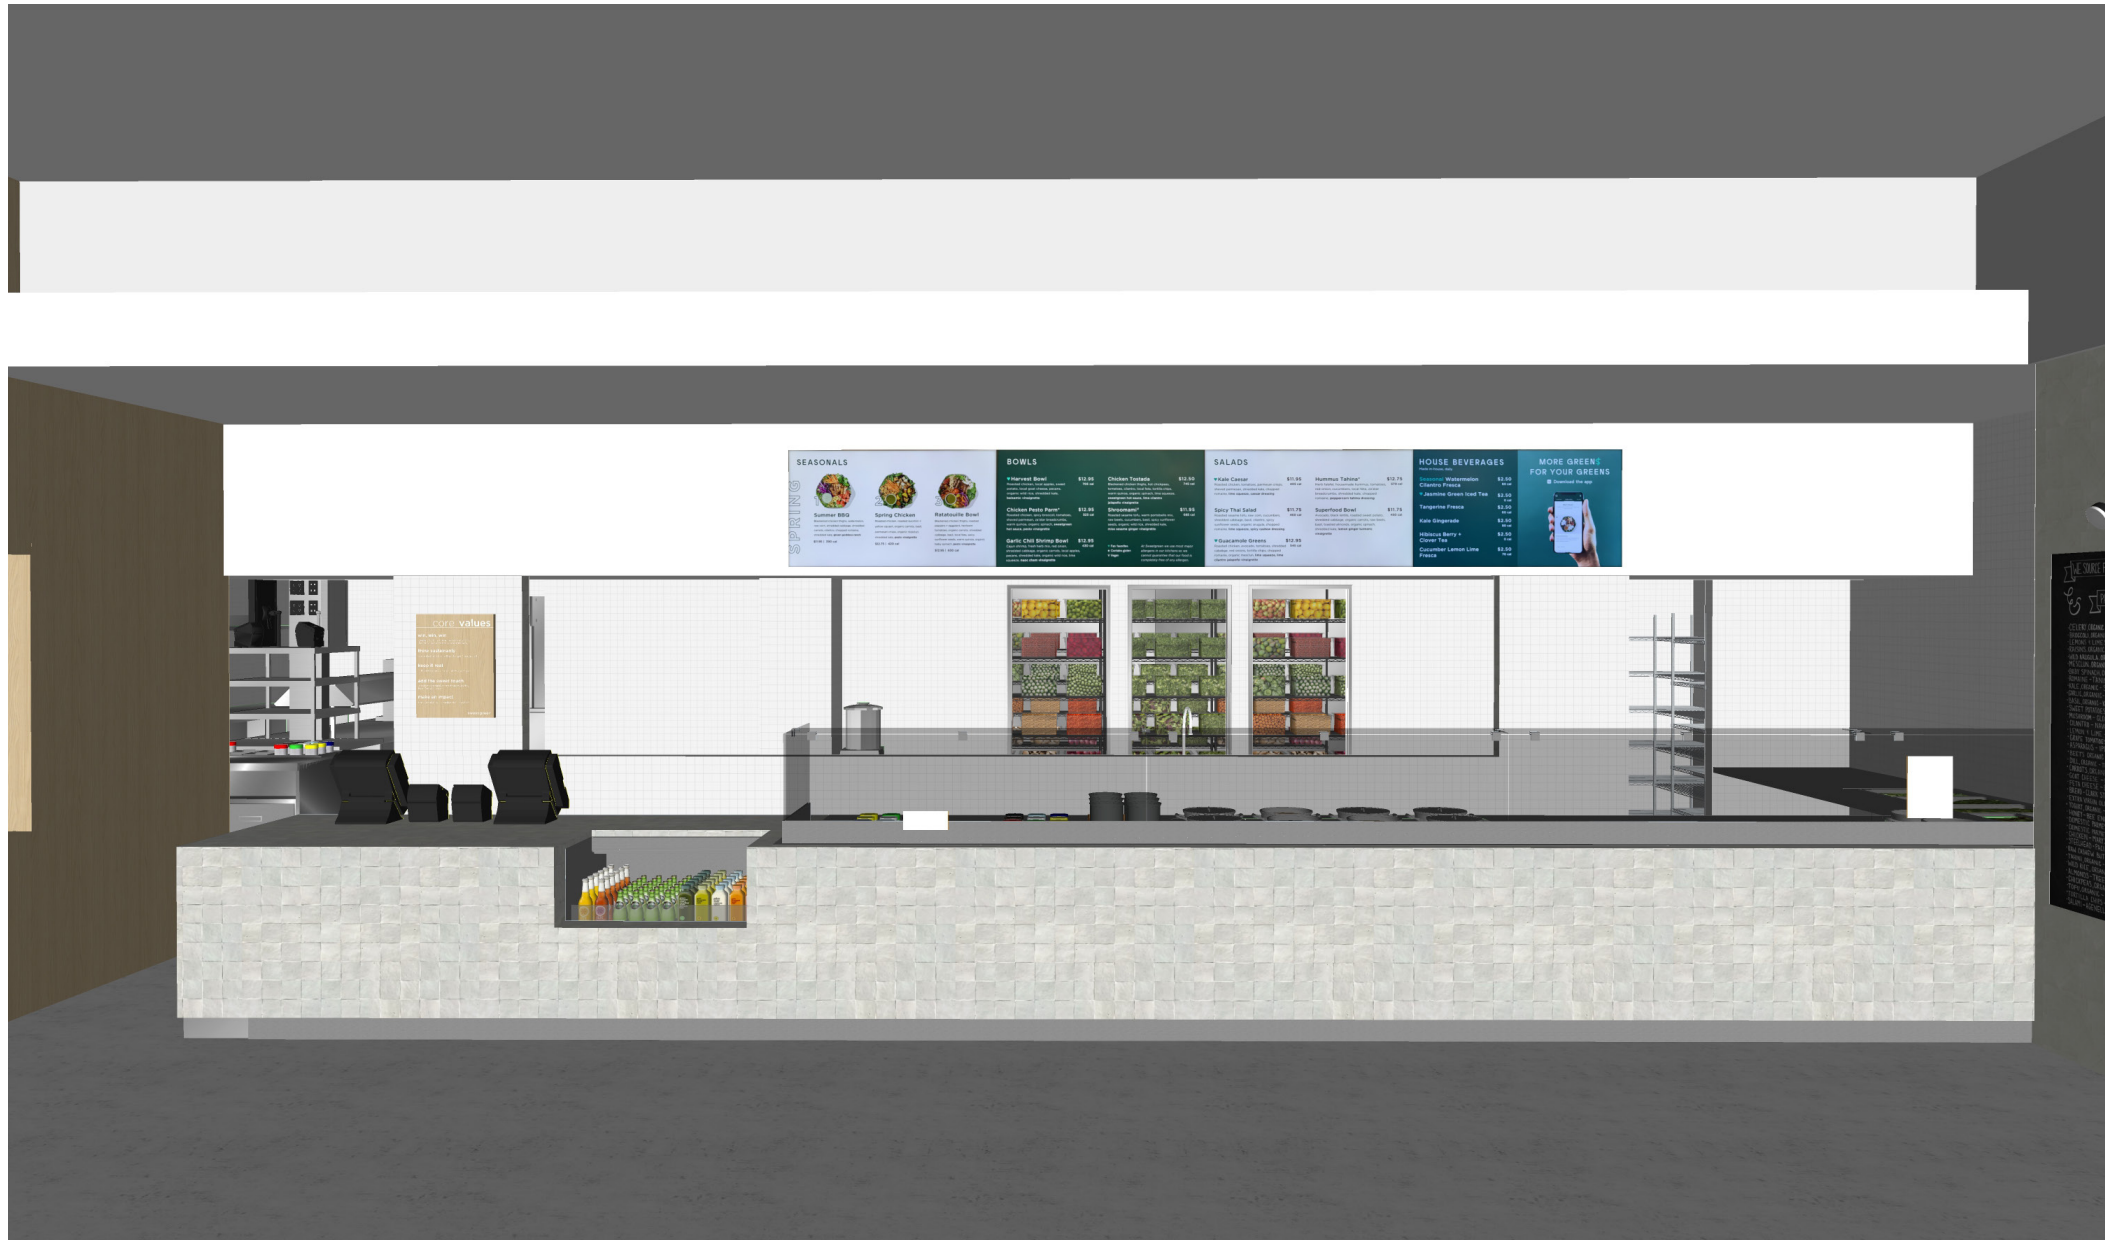

BOSTON BEACON HILL

300 Cambridge St, Boston, MA 02114

SITE LOCATION + VICINITY

DEVELOPMENT SITE MAP

APPROVED LAYOUT

Size:	requested	actual
3,661SF		
refrigeration	171 LF	195 LF
dry goods	79 LF	86 LF
paper goods	94 LF	94 LF
seats	23	23
olo shelves	6 shelves	6 shelves

STOREFRONT

STOREFRONT

ENTRY

VIEW FROM SIDE ENTRY

VIEW TO DINING + ART

DINING