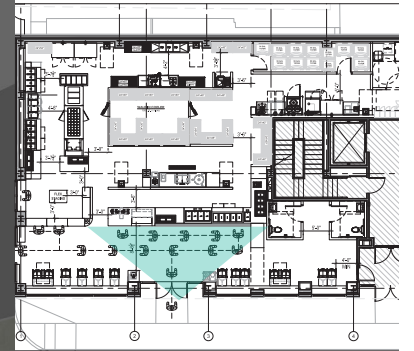

BOSTON BEACON HILL

300 Cambridge St, Boston, MA 02114

SITE LOCATION + VICINITY

DEVELOPMENT SITE MAP

APPROVED LAYOUT

Size:	requested	actual
3,661SF		
refrigeration	171 LF	195 LF
dry goods	79 LF	86 LF
paper goods	94 LF	94 LF
seats	23	23
olo shelves	6 shelves	6 shelves

STOREFRONT

STOREFRONT

ENTRY

VIEW FROM SIDE ENTRY

VIEW TO DINING + ART

DINING